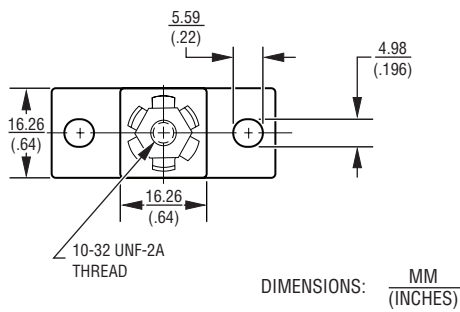

Features

- Economical
- Easy to install
- Rugged construction

This series is currently available but not recommended for new designs.

2372-02 Ground / Mounting Stud

The Bourns® Model 2372-02 Ground / Mounting Stud can be used with any of the Bourns® 237x Series Station Protectors. One or two station protectors can be mounted on each Model 2372-02.

Product Dimensions

How to Order

Part Number 2372-02

Packaging Specifications

Model 2372-02 ships standard bulk pack, 25 pcs./bag.

BOURNS®

Asia-Pacific: Tel: +886-2 2562-4117 • Fax: +886-2 2562-4116

Europe: Tel: +41-41 768 5555 • Fax: +41-41 768 5510