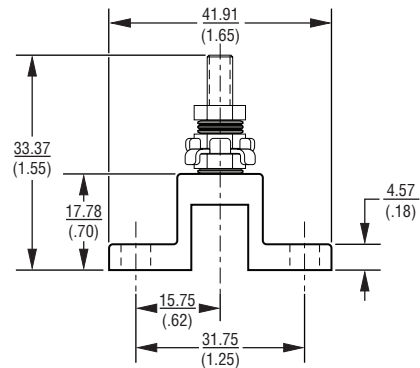

Features

- Economical
- Easy to install
- Rugged construction

This series is currently available but not recommended for new designs.

2372-02 Ground / Mounting Stud

The Bourns® Model 2372-02 Ground / Mounting Stud can be used with any of the Bourns® 237x Series Station Protectors. One or two station protectors can be mounted on each Model 2372-02.

Product Dimensions

How to Order

Part Number 2372-02

Packaging Specifications

Model 2372-02 ships standard bulk pack, 25 pcs./bag.

BOURNS®

Asia-Pacific: Tel: +886-2 2562-4117 • Fax: +886-2 2562-4116

Europe: Tel: +41-41 768 5555 • Fax: +41-41 768 5510